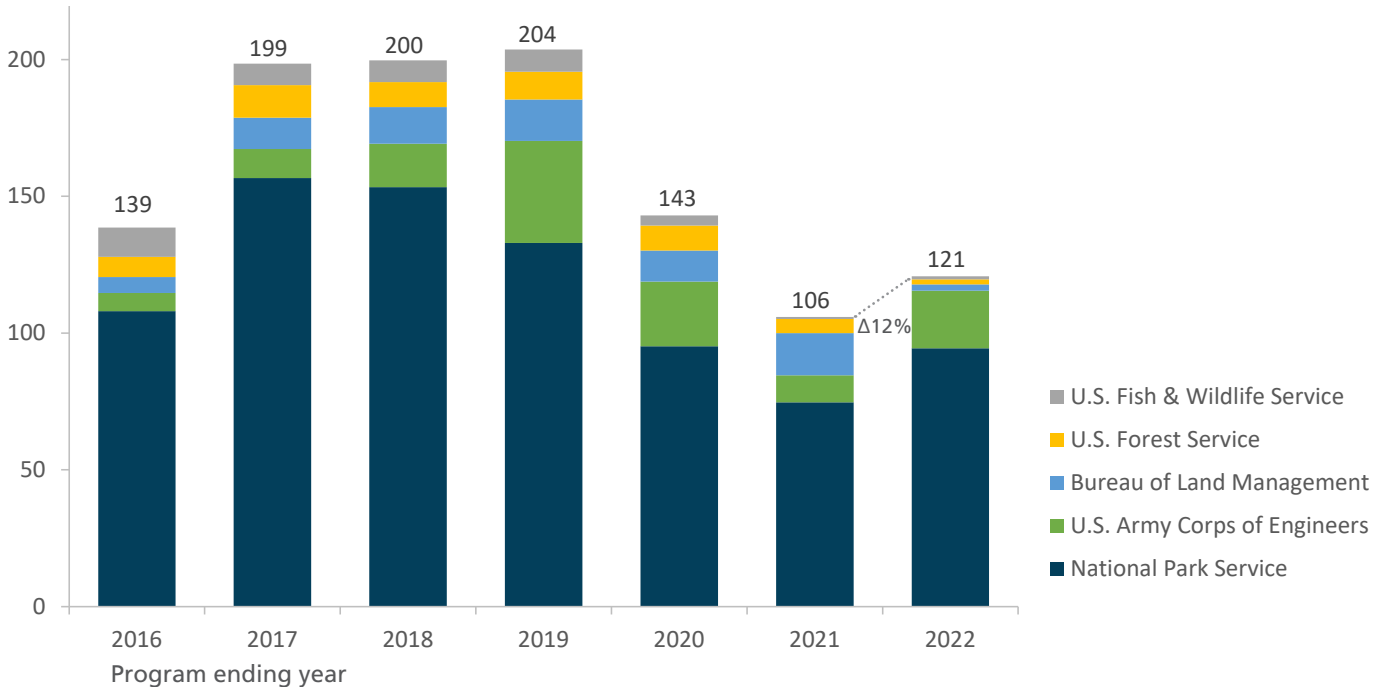

4th Grade Passes Issued by Agency

Thousands   Δ YOY = Change Year-over-Year

Agency	2016	2017	2018	2019	2020	2021	2022	Δ YoY
U.S. Fish & Wildlife Service	10,780	7,909	7,882	8,154	3,671	716	1,055	32%
U.S. Forest Service	7,352	11,856	9,206	10,138	9,193	5,160	1,850	-179%
Bureau of Land Management	5,816	11,474	13,304	15,191	11,309	15,437	2,284	-576%
U.S. Army Corps of Engineers[†]	6,663	10,607	15,944	37,325	23,638	9,926	21,108	53%
National Park Service*	107,983	156,678	153,308	132,880	95,175	74,638	94,391	21%
Total	138,617	198,524	199,644	203,688	142,986	105,877	120,688	12%

*109 out of 424 National Park Service units charge an entrance fee and 207 sites issue 4th grade passes.

[†] Passes issued by U.S. Army Corps of Engineers are shown for fiscal year 2022 (October-September).

The 4th Grade Pass is part of the America the Beautiful pass series. Issuing sites track voucher redemption for 4th grade passes; sites do not track pass usage.