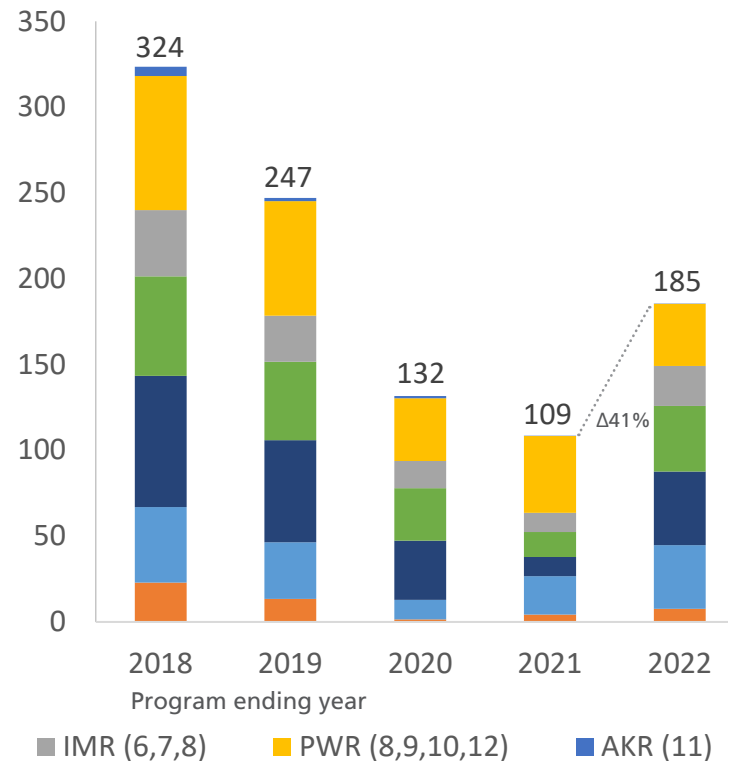

Engagement through National Park Service (NPS) programs increased notably, reaching 75% of program offerings and 153% of participants in 2019 (prepandemic).

Agency	Programs	Participants
National Oceanic and Atmospheric Administration*	-	2,665
U.S. Forest Service*	94	9,091
Bureau of Land Management	182	11,795
National Park Service	6,546	185,378
Total	6,822	208,929

*Programs reported for fiscal year 2022 (October-September).

NPS 4th Grader Programs

Thousands

NPS 4th Grader Participants

Thousands

NPS Programs

Region	2018	2019	2020	2021	2022	YoY
AKR	206	56	36	6	5	-20%
NCR	344	225	50	369	112	-229%
IMR	747	522	457	371	539	31%
PWR	1,328	1,126	915	1,088	996	-9%
SER	1,315	704	946	483	1,081	55%
NER	685	651	206	603	1,846	67%
MWR	1,193	1,001	956	810	1,967	59%
Total	5,818	4,285	3,566	3,730	6,546	43%

NPS Participants

Region	2018	2019	2020	2021	2022	YoY
AKR	5,399	1,761	1,361	145	16	-806%
NCR	22,934	13,403	1,442	4,177	7,545	45%
IMR	38,675	26,834	15,919	11,243	23,358	52%
PWR	78,172	66,877	36,522	44,786	36,180	-24%
NER	43,980	32,952	11,385	22,400	37,190	40%
MWR	57,851	45,671	30,465	14,596	38,222	62%
SER	76,583	59,604	34,580	11,186	42,867	74%
Total	323,594	247,102	131,674	108,533	185,378	41%