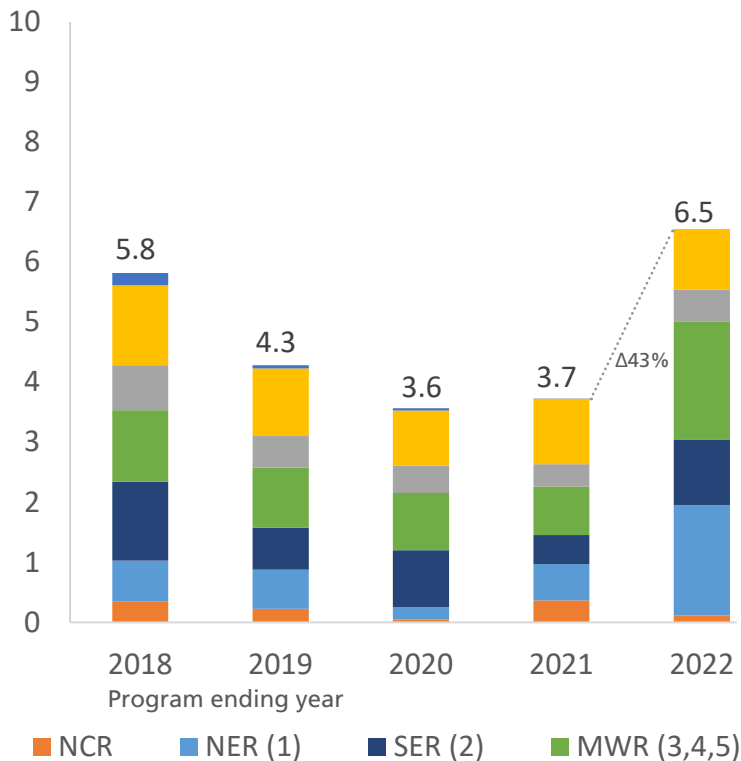

Programs

208,929 fourth graders participated in 6,822 Every Kid Outdoor programs.

Engagement through National Park Service (NPS) programs increased notably, reaching 75% of program offerings and 153% of participants in 2019 (prepandemic).

Agency	Programs	Participants
National Oceanic and Atmospheric Administration*	-	2,665
U.S. Forest Service*	94	9,091
Bureau of Land Management	182	11,795
National Park Service	6,546	185,378
Total	6,822	208,929

*Programs reported for fiscal year 2022 (October-September).

NPS 4th Grader Programs

Thousands